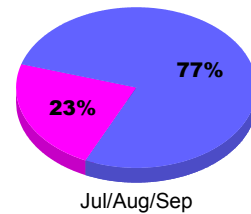

**Membership Results
2011-2012**

**Membership
2010-2011**

Month	Net Memb Goal	Actual New Memb	Actual Dropped Memb	Gain/Loss of Memb	Gain/Loss of Memb
Jul/Aug/Sep		11	-18	-7	3
Totals		11	-18	-7	3

Membership Results 2011-2012

Goal, New, Dropped, Gain/Loss

Comparison of Membership Gain/Loss

Current Year Compared to the Previous Year

Gender Comparison 2011-2012

Male Female