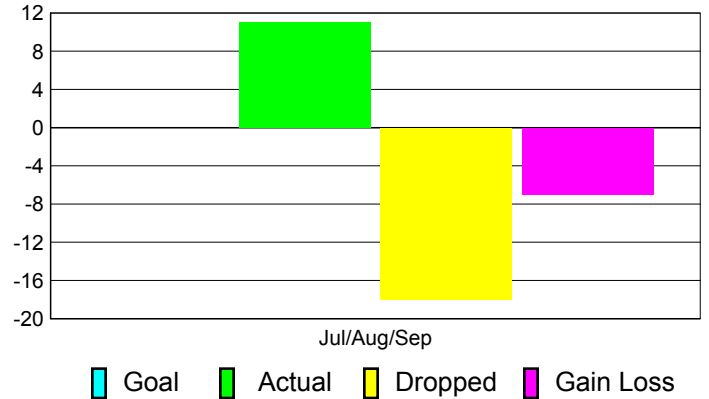

Membership Results 2011-2012

Goal, New, Dropped, Gain/Loss